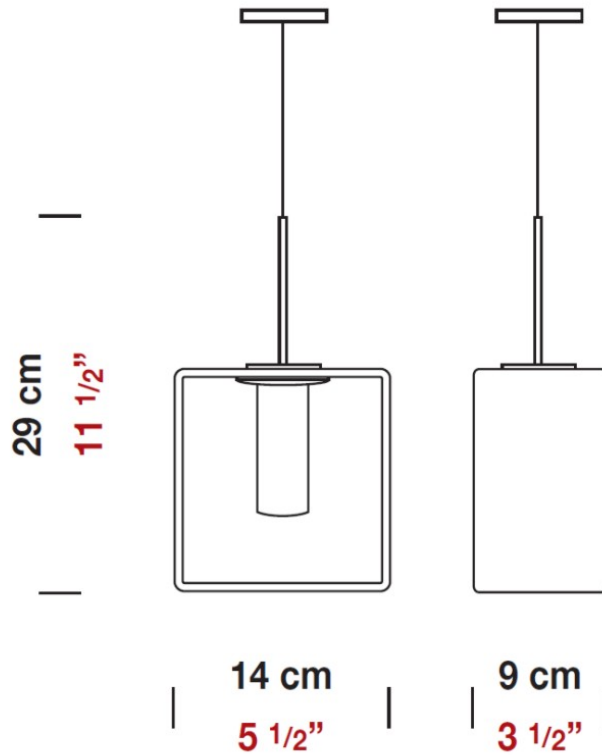

DOMINO SUSPENSION

D81048-BLK

PROJECT	
TYPE	
NOTES	
QUANTITY	
DATE	

GENERAL

Series: Domino
Brand: Panzeri
Division: Design
Mounting Type: Suspension
Mounting Location: Ceiling
Subcategory: Pendant

PHYSICAL

Length (mm): 140
Length (in): 5 1/2
Width (mm): 90
Width (in): 3 9/16
Height (mm): 290
Height (in): 11 7/16
Max. Overall Height (mm): 2290
Max. Overall Height (in): 90 3/16
Weight (kg): 1.23
Weight (lbs): 2.71
Diffuser: Black Blown Glass

ELECTRICAL

Number of Lamps: 1
Lamp Type: LED Retrofit / Halogen
Bulb Included: Bulb Not Included
Total Output Wattage (W): 13 / 60
Max. Wattage Per Lamp (W): 13 / 60
Lamp Base: G9

LED

OPTICAL

RATINGS AND CERTIFICATIONS

Certified By: CSA Certified to UL and CSA Standards
IP rating: IP20